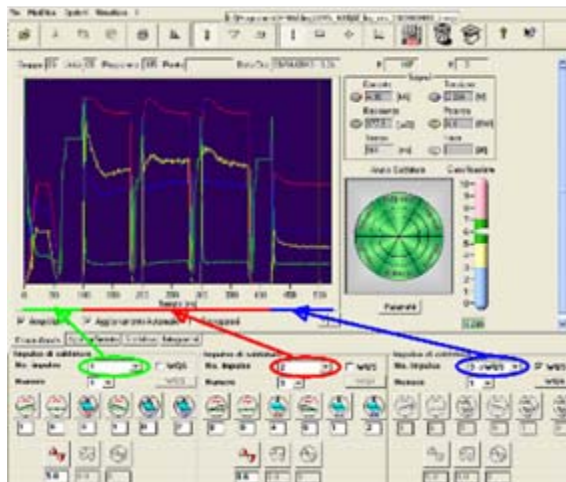

Welding Quality System

The adaptive system by ISI

Data base
Communication
Traceability

Control &
diagnostic
Resistance
management
Programming

System	Parametro	Valore	Unità	Limite Inferiore	Limite Superiore	Stato
00	001	10.00	°C	5.00	15.00	OK
00	002	10.00	°C	5.00	15.00	OK
00	003	10.00	°C	5.00	15.00	OK
00	004	10.00	°C	5.00	15.00	OK
00	005	10.00	°C	5.00	15.00	OK
00	006	10.00	°C	5.00	15.00	OK
00	007	10.00	°C	5.00	15.00	OK
00	008	10.00	°C	5.00	15.00	OK
00	009	10.00	°C	5.00	15.00	OK
00	010	10.00	°C	5.00	15.00	OK