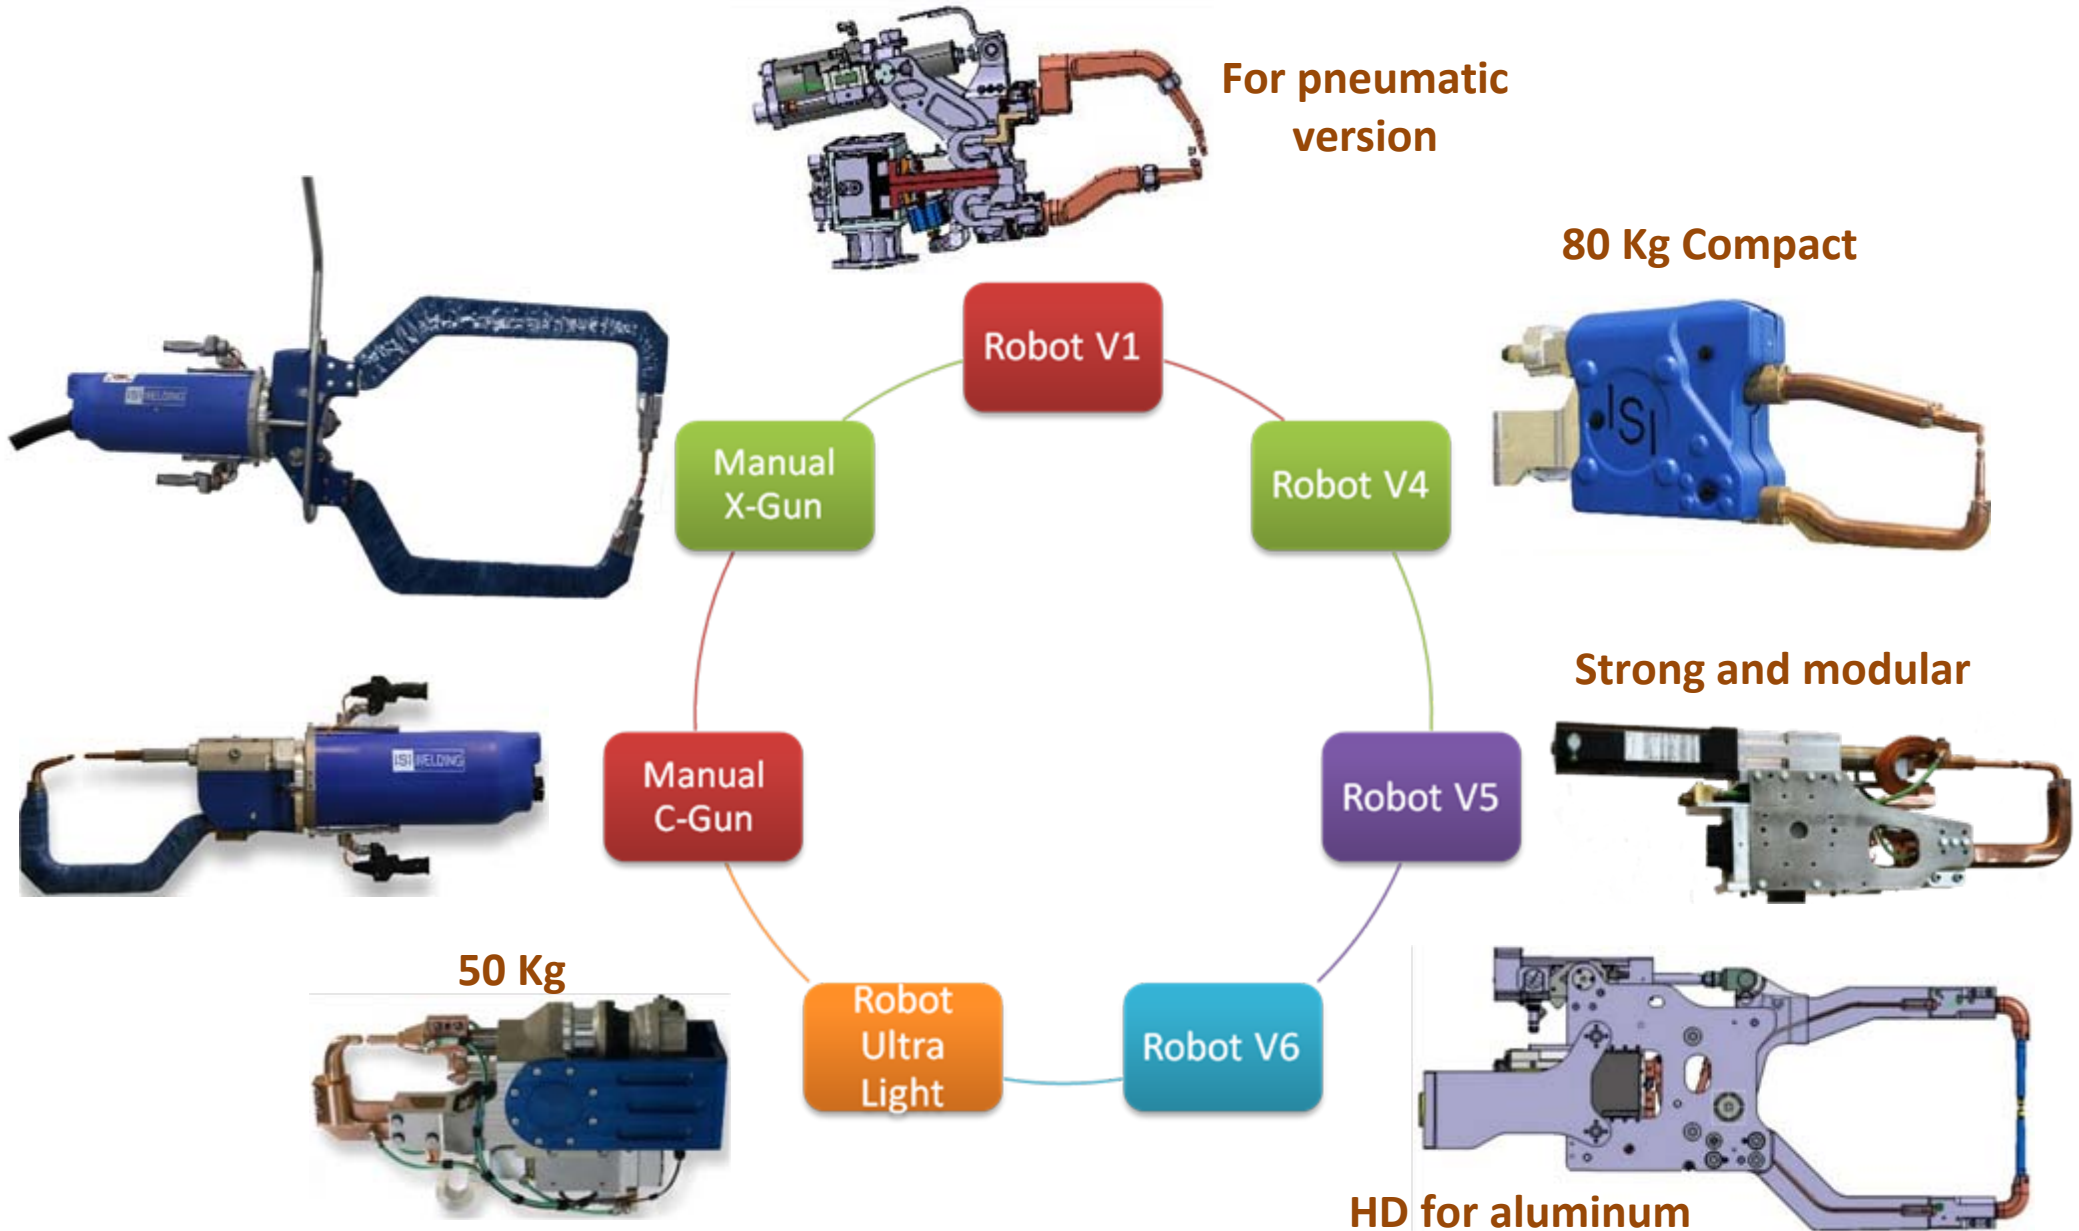

Production capacity / week

- Manual & robot guns 35
- Cabinet manual & robot 50

ISO certified

ISI GF Equipment

Staff 66
Location Wuhan (China)
Plant area 6,600 sqm
Activity Purchase, Production & assembly
Product range Manual & robot guns, transformer, cylinder, arms, cabinets

Production capacity / week

- Manual & robot guns 35
- Cabinet manual & robot 50

CCC certified

Products

The complete scope made by ISI

Welding Controls

Welding Cabinets

Welding Guns

Components

Machining

**CNC Drilling
CNC Milling
Cutting
Bending
Grinding**

**Aluminum
Steel
Copper
Brass**

We can produce all in house

**Arms
Gun body
Cylinder
Transformer**

Welding Software

Welding Management System