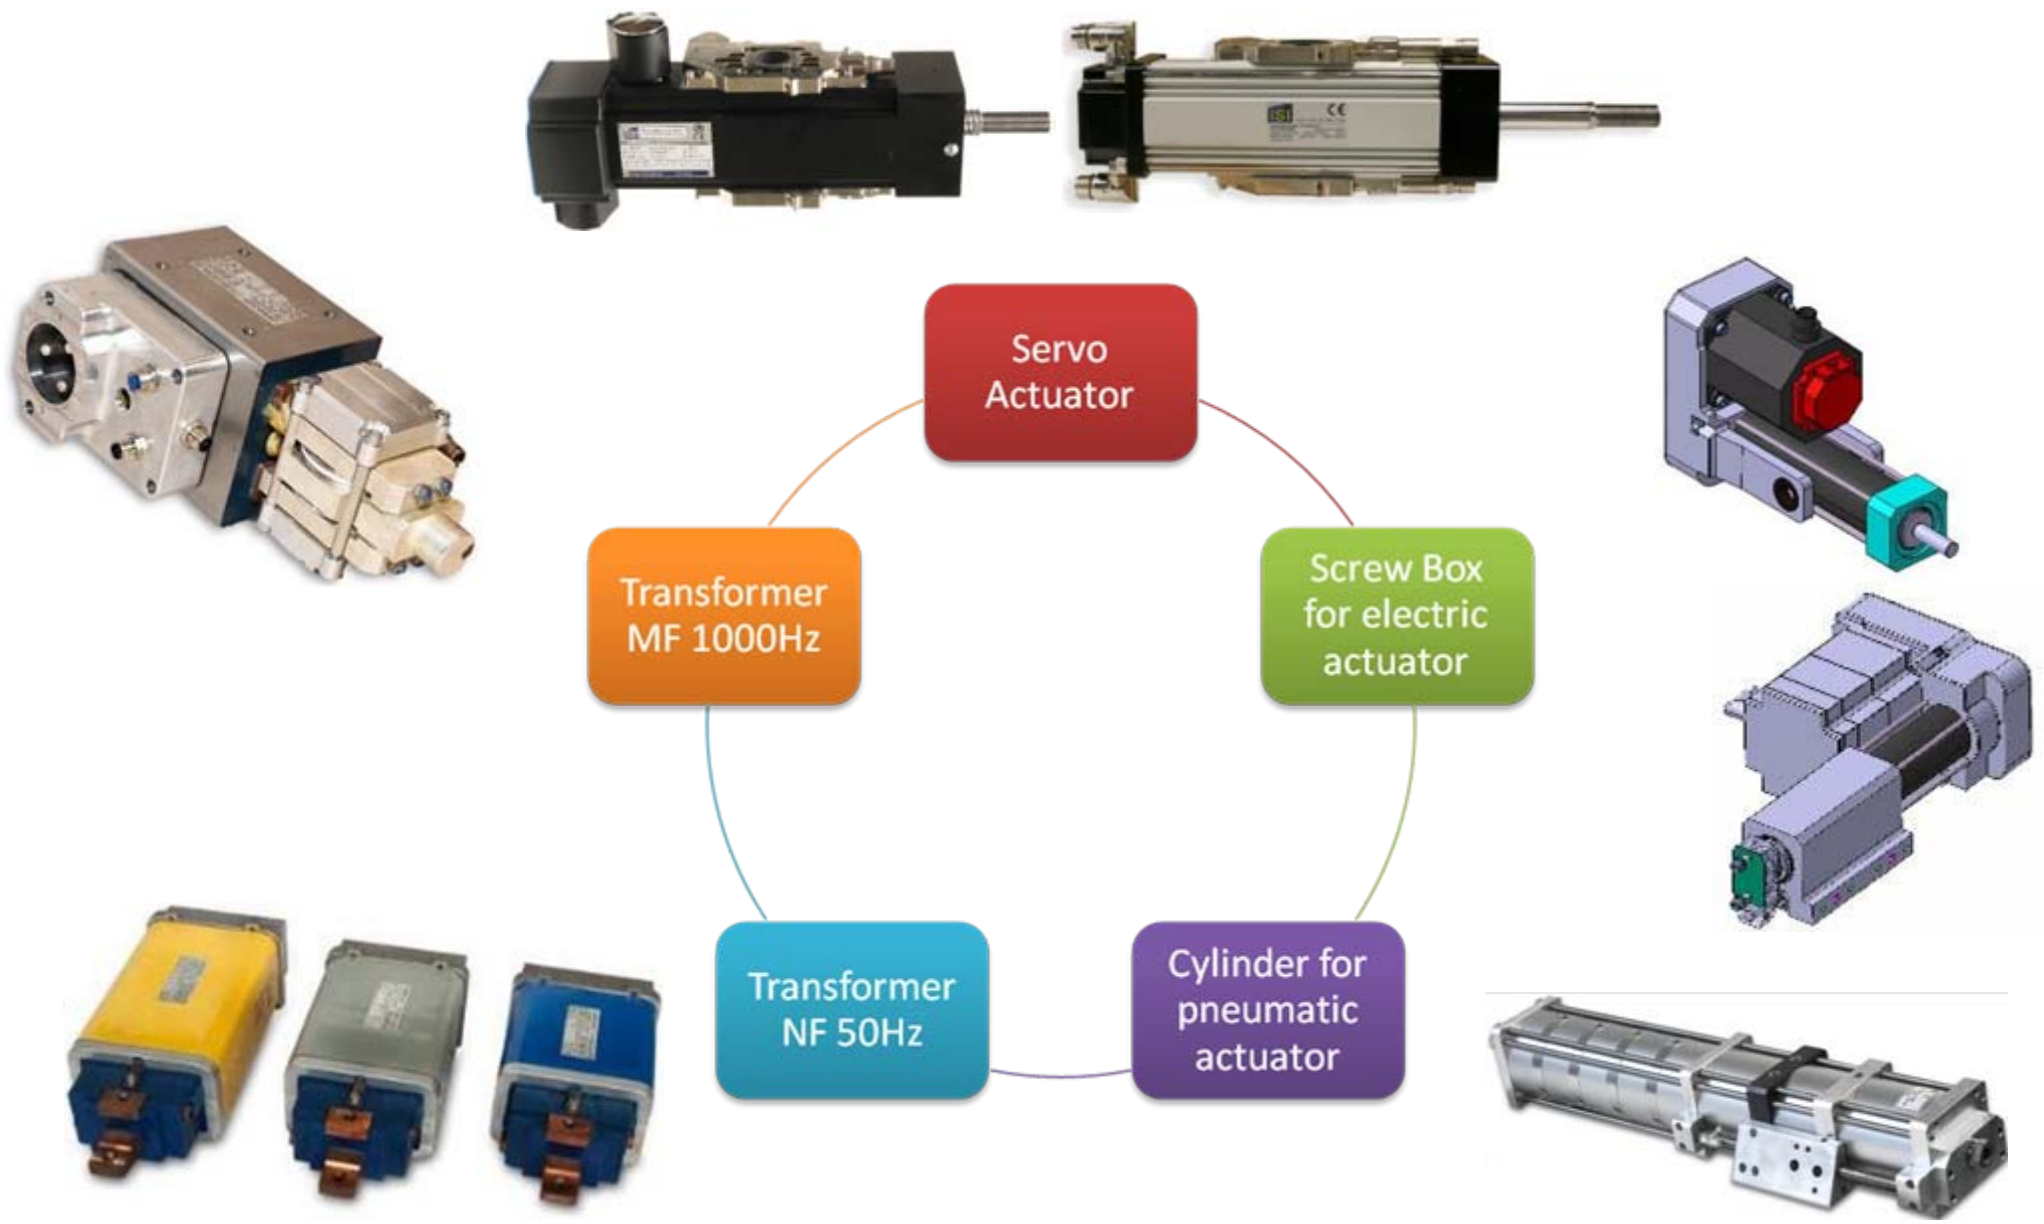

Components