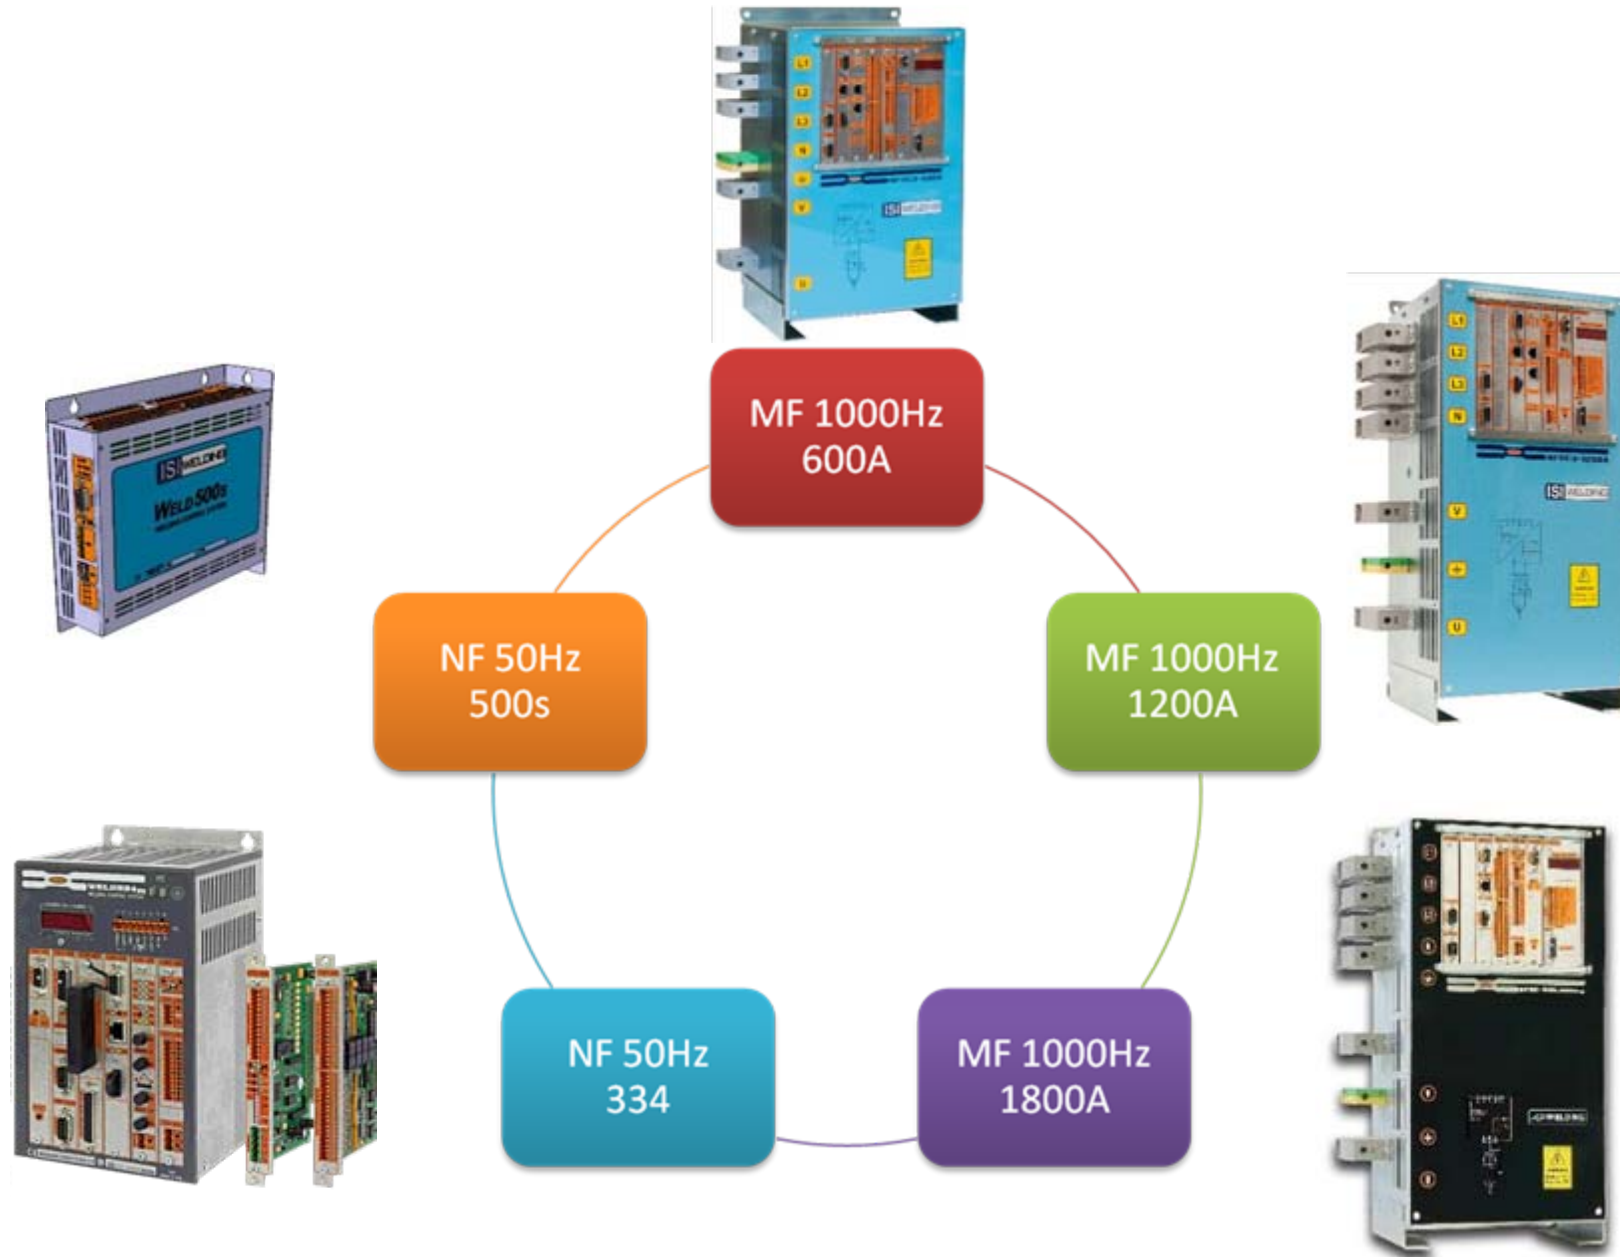

Production capacity / week

- Manual & robot guns 35
- Cabinet manual & robot 50

ISO certified

ISI GF Equipment

Staff 66
Location Wuhan (China)
Plant area 6,600 sqm
Activity Purchase, Production & assembly
Product range Manual & robot guns, transformer, cylinder, arms, cabinets

Production capacity / week

- Manual & robot guns 35
- Cabinet manual & robot 50

CCC certified

Products

The complete scope made by ISI

Welding Controls

Welding Cabinets

Welding Guns