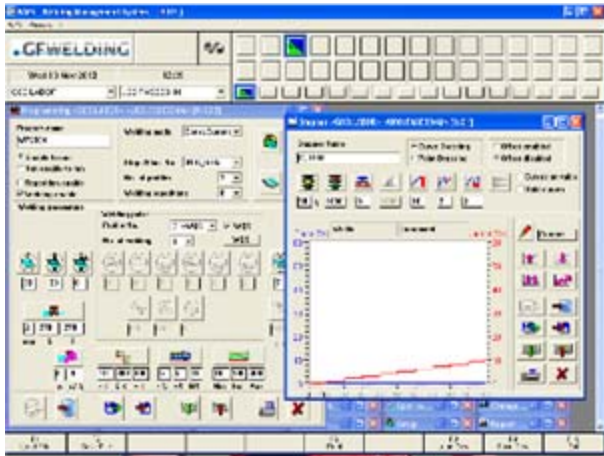

Welding Quality System

The adaptive system by ISI

Data base
Communication
Traceability

Control &
diagnostic
Resistance
management
Programming

System	Parametro	Valore	Unità	Limite Inferiore	Limite Superiore	Stato
00	001	10.00	°C	5.00	15.00	OK
00	002	10.00	°C	5.00	15.00	OK
00	003	10.00	°C	5.00	15.00	OK
00	004	10.00	°C	5.00	15.00	OK
00	005	10.00	°C	5.00	15.00	OK
00	006	10.00	°C	5.00	15.00	OK
00	007	10.00	°C	5.00	15.00	OK
00	008	10.00	°C	5.00	15.00	OK
00	009	10.00	°C	5.00	15.00	OK
00	010	10.00	°C	5.00	15.00	OK