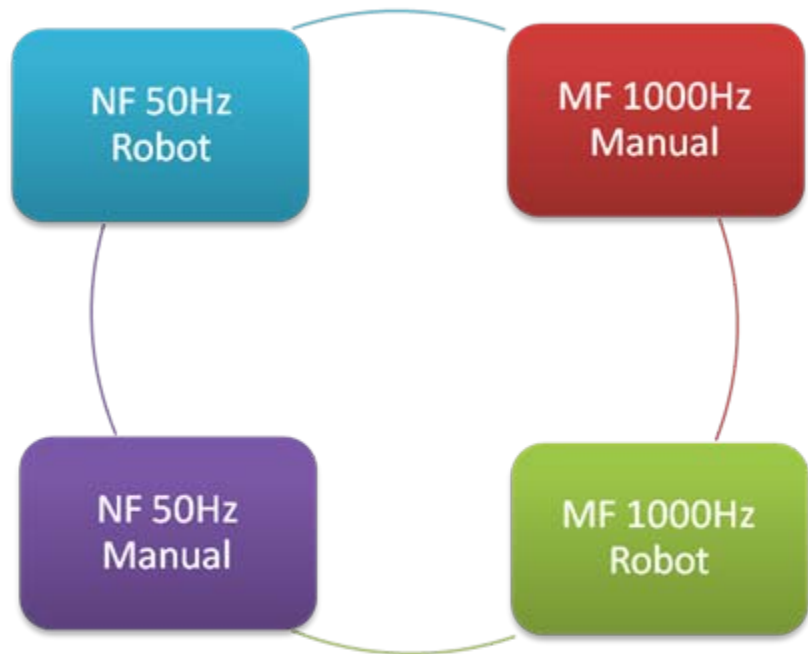

Production capacity / week

- Manual & robot guns 35
- Cabinet manual & robot 50

CCC certified

Products

The complete scope made by ISI

Welding Controls

Welding Cabinets

Welding Guns