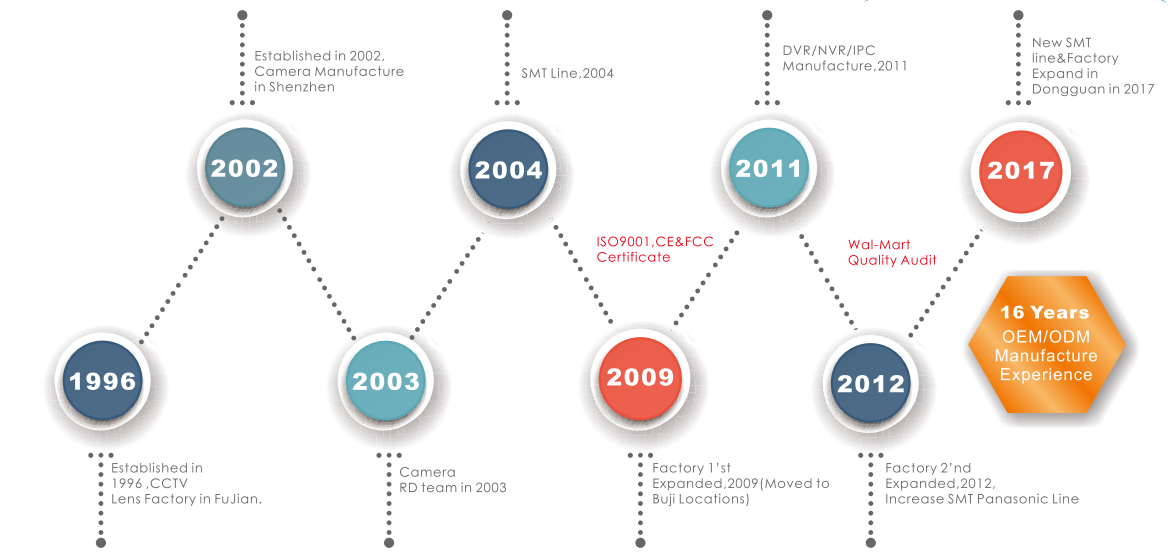

Contents

05-06 Smart pen	07-08 Wifi Video Doorbell
09 Battery IP Camera	10 Wireless Network Camera
11-12 829 Series	13-14 2MP 180° Panoramic Camera
15 360° HD VR Camera	16 NVR(LR-990)
17 360° Panoramic Camera	18 Outdoor SD Card Single Wifi Camera
19 12.5 inch 4CH Wifi Kit	20 10.1 inch 4CH Wifi Kit
21 H.265 2MP 4ch wireless kit	22 IP Camera Switch