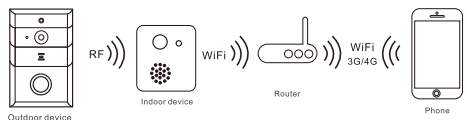

Wifi Video Doorbell

Main Feature:

- 100% Wire-Free For working
- 166° Wide view.
- Remote wake-up enable, Keep watching at any time
- 8 months Long working time
- 2 way audio without Noise
- 720p HD video, Compress with H.264, Low Bandwidth