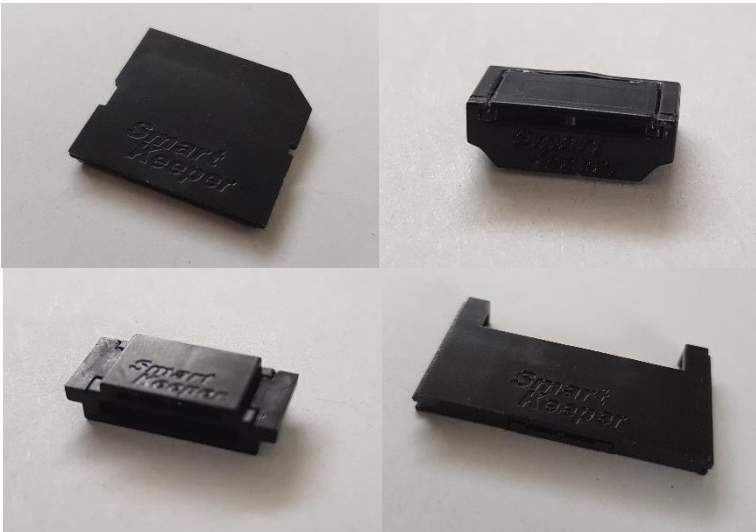

Blocking physically unused, open 9pin, DIV, Parallel port

- ODD LOCK [SCK-OL10]**

Blocking physically unused, open Optical drive

- DESK PC LOCK KEY TYPE [CSK-SL01]**
- DESK PC LOCK DIAL TYPE [CSK-SD01]**

Anti Theft and PC open protection. No modification or extra screw necessary for installation

- NOTEBOOK USB LOCK [CSK-LLD01]**

Locking the notebook via USB port.
Useable for slim notebook without locks like Kensington

- UNIVERSAL LOCK KEY [CSK-U10]**

Master key for unlocking smart keeper devices

- SD Port Lock [CSK-SDD10]**
- HDMI Port Lock [CSK-HMD10]**
- E-SATA Port Lock [CSK-ETD10]**
- CF Port Lock [CSK-CFD10]**

Blocking physically unused, open SD, HDMI, E-SATA, CF Ports.