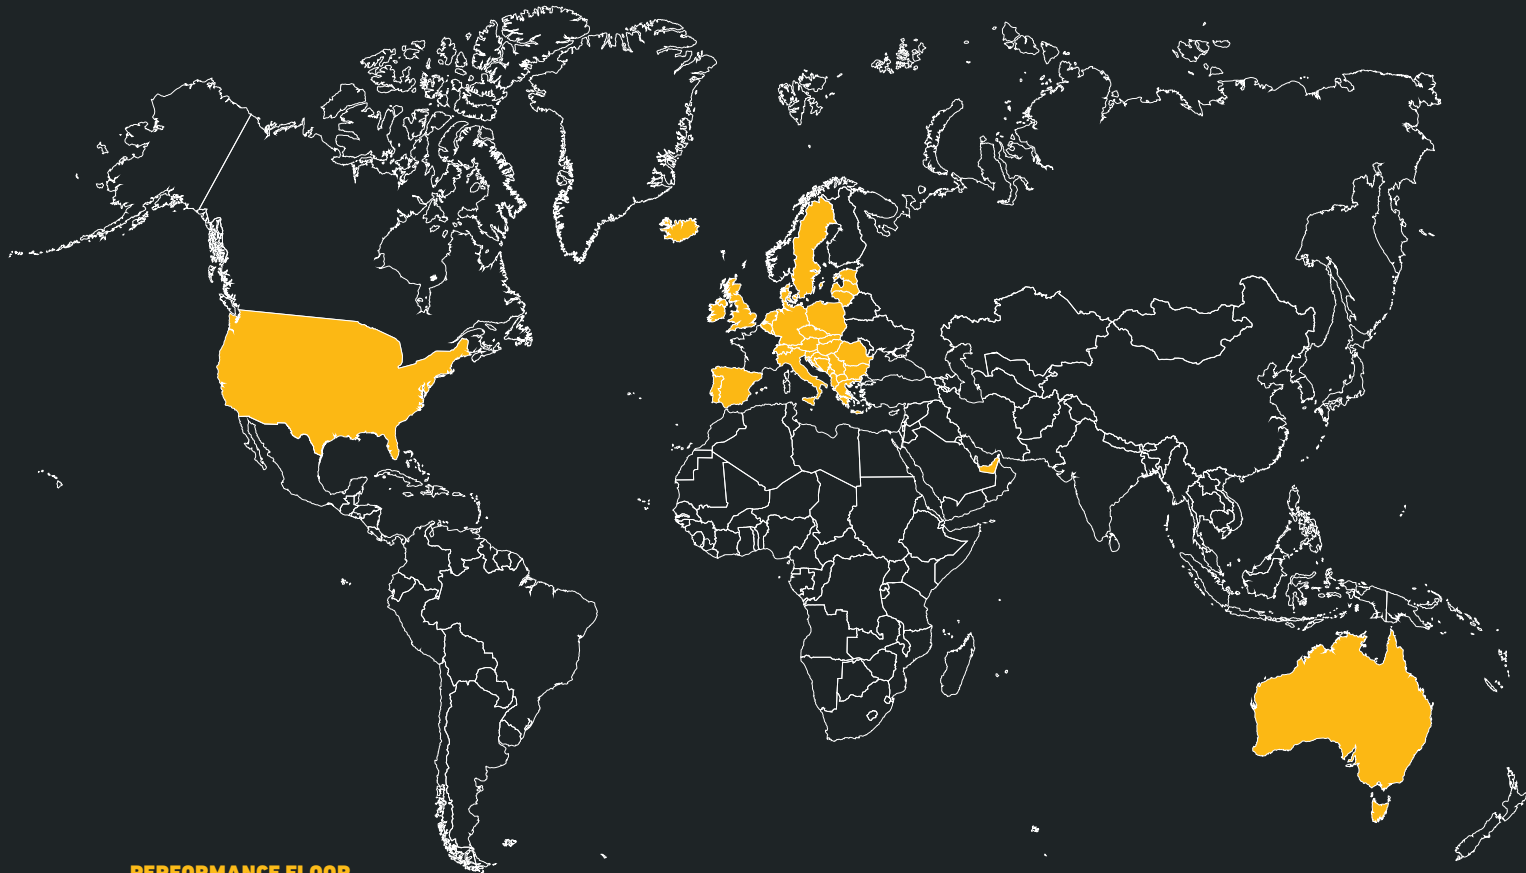

PERFORMANCE FLOOR

Plastoform GmbH
Herbert-Frank-Str. 20
72178 Waldachtal

Gianluca Tinghino
Telefon +49 151-55 10 95 01
info@performance-floor.com

performance-floor.com

Gestaltung & Fotografie: Projekt 56, Klaus Blöcher
Porträtbilder: Shutterstock