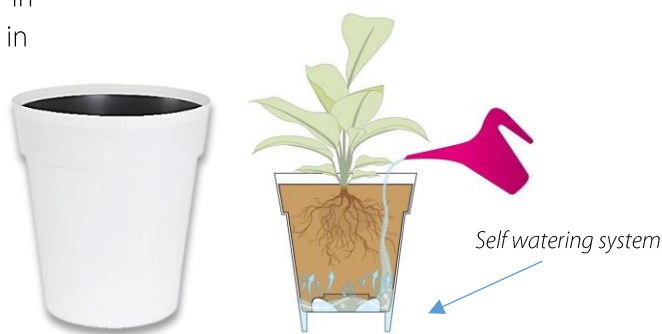

- **High Pot 27 cm / 10,6 in with:**

AERIS 24 cm / 9,4 in
HIGH NURSERY POT 22x22 cm / 8,7x8,7 in
LOW NURSERY POT 24x20 cm / 9,4x7,9 in
NOBILIS 23,5 cm / 9,3 in

HIGH POT as coverpot matching with: