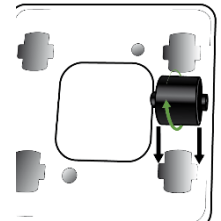

3x inner pots **SQUARE 28** included

- Inner pots **SQUARE 28** are easy to move
- The functional *sticks* avoid flowerbox shape modifications due to roots pressure

✓ **SMART! Square High 30 SWS** added value:

This pot is so nice as **cachepot!**

1x inner pot **SQUARE 28** included

#IDeLInnovations2020

PRODUCTS MADE WITH 100% RENEWABLE ENERGY

✓ Products **easy to move** thanks to the functional **Rolling Wheels!**

SMART!
Flowerbox 85 SWS
+
8x Rolling Wheels

SMART!
Square High 30 SWS
+
4x Rolling Wheels

✓ A save-spacing **display solution** made in very resistant polypropylene is available:

Isle Display with SMART! Flowerbox 85 SWS + SMART! High Square 30 SWS