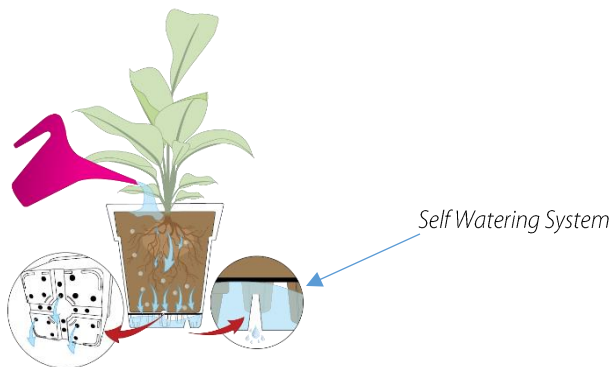

SMART! Square High 30 SWS → 30x30x34h cm / 19 Lt. - 11,81x11,81x13,39h in / 5,02 Gal.

✓ **SMART! Flowerbox 85 SWS** added value:

This flowerbox is perfect to look after of **three plants having different needs** of watering and care; if a plant get sick, **just one pot needs to be changed!**

3x inner pots **SQUARE 28** included

- Inner pots **SQUARE 28** are easy to move
- The functional *sticks* avoid flowerbox shape modifications due to roots pressure

✓ **SMART! Square High 30 SWS** added value:

This pot is so nice as **cachepot!**

1x inner pot **SQUARE 28** included

#IDeLInnovations2020

PRODUCTS MADE WITH 100% RENEWABLE ENERGY

✓ Products **easy to move** thanks to the functional **Rolling Wheels!**