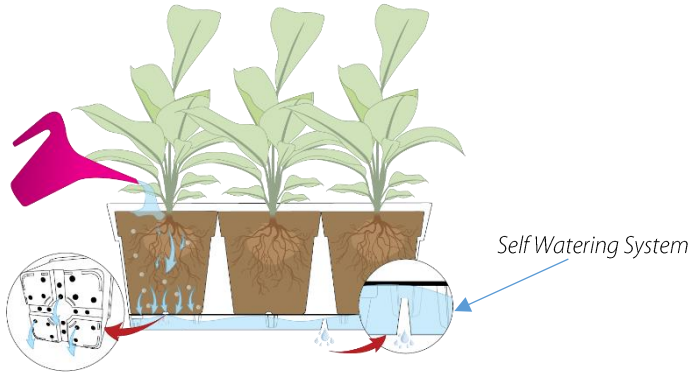

SMART!, the clever solution by IDeL

Self Watering System included!

Classic Matte line:
SMART! Flowerbox 85 SWS

Self Watering System included!

Classic Matte line:
SMART! Square High 30 SWS

Colours collection:

Pastel Pastel Pastel Pastel

SMART! The clever solution || Technical data sheet

✓ Matte finish and resistant raw materials

✓ Sizes: **SMART! Flowerbox 85 SWS** → 85x30x34h cm / 65 Lt. - 33,46x11,81x13,39h in / 17,17 Gal.

SMART! Square High 30 SWS → 30x30x34h cm / 19 Lt. - 11,81x11,81x13,39h in / 5,02 Gal.

✓ **SMART! Flowerbox 85 SWS** added value:

This flowerbox is perfect to look after of **three plants having different needs** of watering and care; if a plant get sick, **just one pot needs to be changed!**

3x inner pots **SQUARE 28** included

- Inner pots **SQUARE 28** are easy to move
- The functional *sticks* avoid flowerbox shape modifications due to roots pressure

✓ **SMART! Square High 30 SWS** added value: