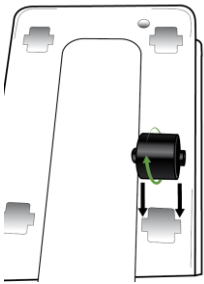

3x inner pots **SQUARE 28** included

- Inner pots **SQUARE 28** are easy to move
- The functional *sticks* avoid flowerbox shape modifications due to roots pressure

✓ **SMART! Square High 30 SWS** added value:

This pot is so nice as **cachepot!**

1x inner pot **SQUARE 28** included

#IDeLInnovations2020

PRODUCTS MADE WITH 100% RENEWABLE ENERGY

✓ Products **easy to move** thanks to the functional **Rolling Wheels!**

SMART!
Flowerbox 85 SWS
+
8x Rolling Wheels

SMART!
Square High 30 SWS
+
4x Rolling Wheels

✓ A save-spacing **display solution** made in very resistant polypropylene is available:

Isle Display with SMART! Flowerbox 85 SWS + SMART! High Square 30 SWS